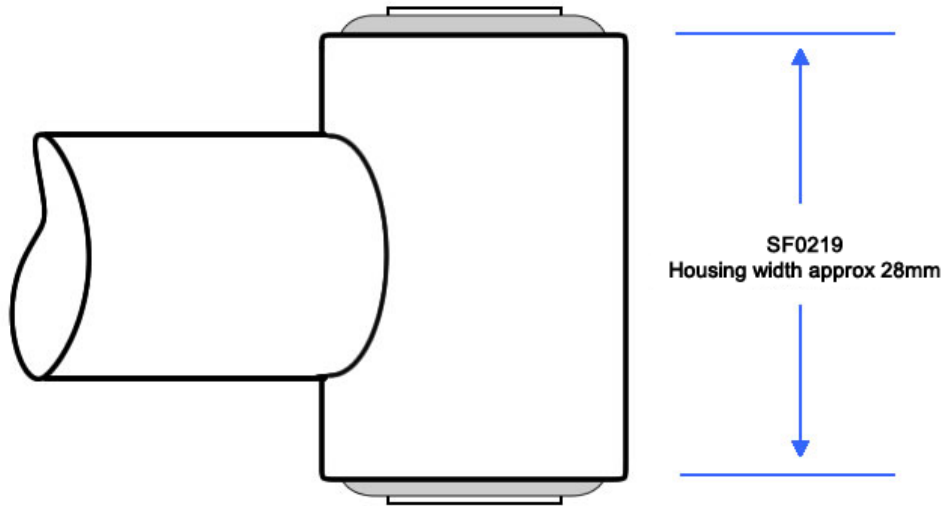

# SF0219

NOTE: Applies to Ford Cortina Mk3 – Mk5 Rear Upper Axle Link. Front Bush only.