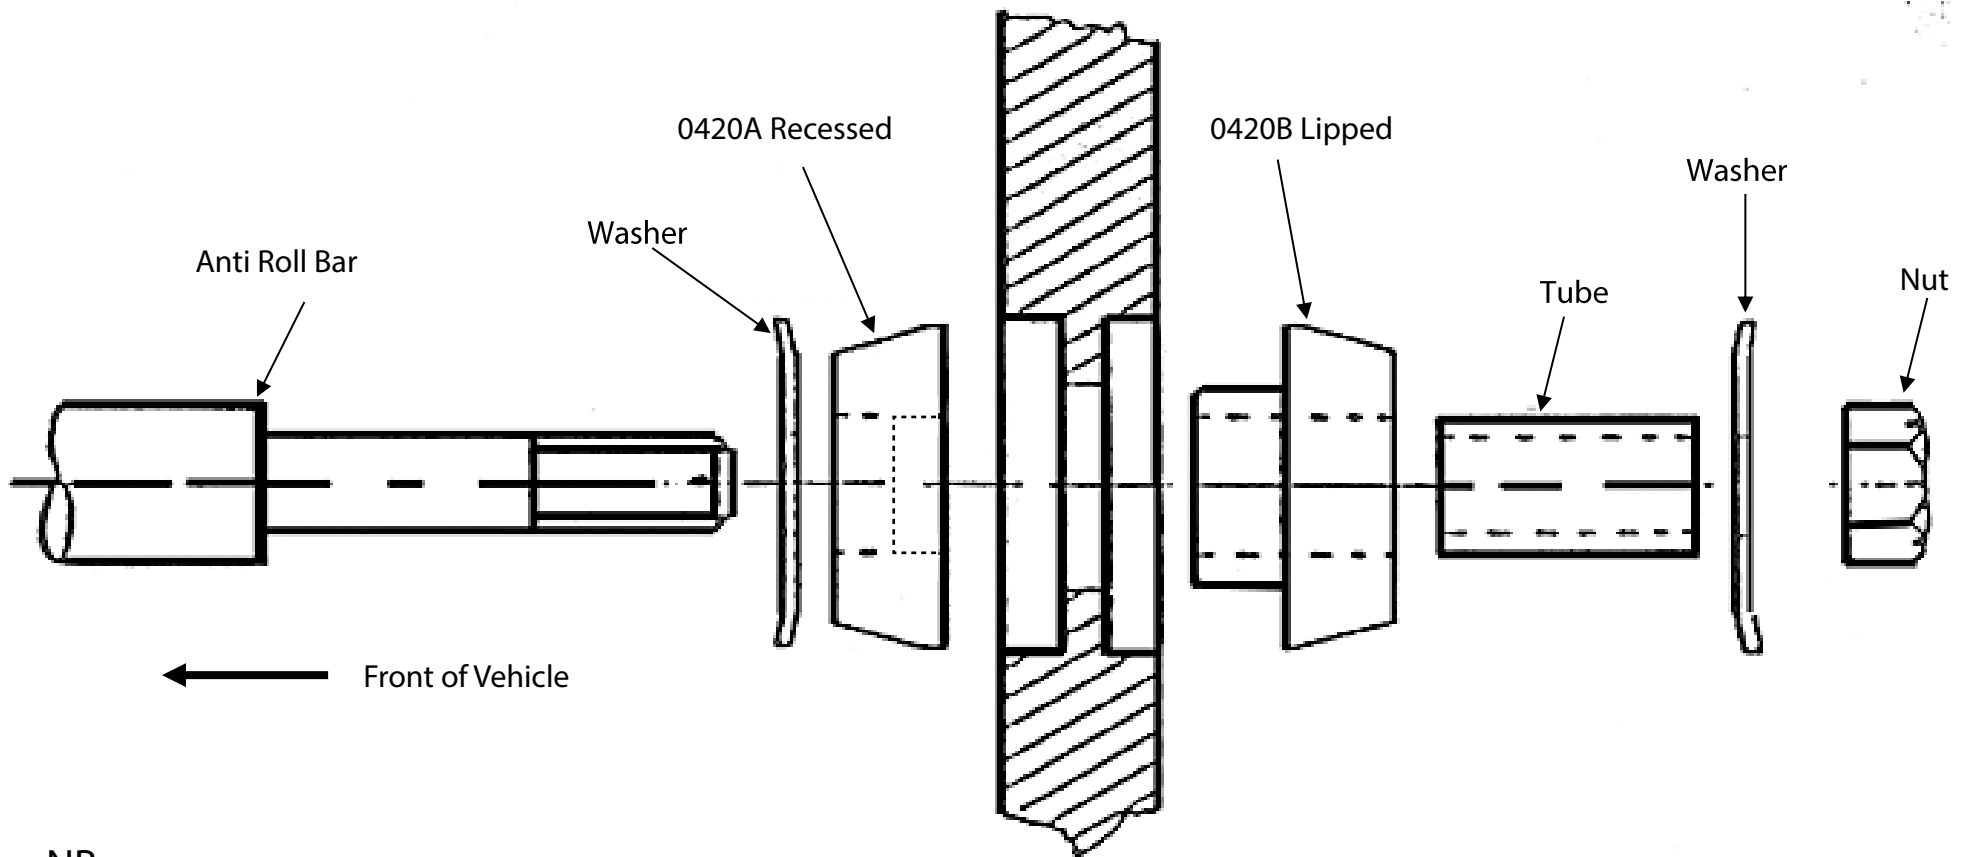

SF0420 Fitting Instructions

Ford Escort, Cortina, Capri

Anti Roll Bar to Track Control Arm Kit

NB
ENSURE OLD TUBE IS REMOVED FROM
THE BAR BEFORE FITTING

Track Control Arm